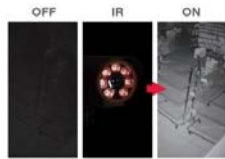

FEATURES

Built-in IR Illumination

This IP camera has 50 meter infrared (IR) illumination with built-in IR LEDs.