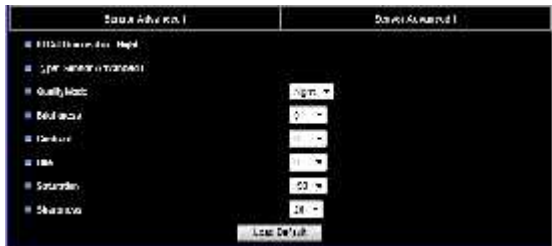

Sense Up.

- Exposure Value ( ):