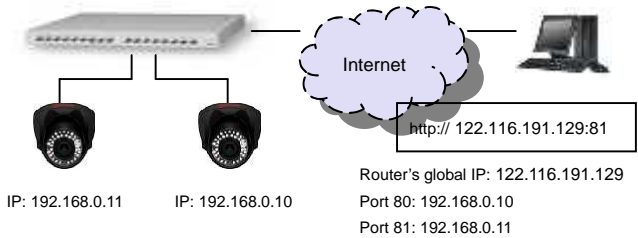

AIP-

3-8-6

AIP-

: (1) , (2)
(3) Enable ().

3-9

- MIC Volume (): _____
- Audio Input Mode (): _____
- Audio Input Gain (): _____
- Audio Output Volume (): _____
- Audio Coding Type (): G.711 u-Law
- Sample Rate (): _____
- Bit Rate (): _____

DDNS PPPoE

IP- . 80- (61.220.86.166)
 IP- , 192.168.0.10. 81
 IP- 192.168.0.11.
 81 (61.220.86.166:81),
 192.168.0.11.

iPhone

AiP iPhone
 Live Cams Pro (Eggman Technologies Inc.).
 AppStore
 Eggman Technologies Inc.