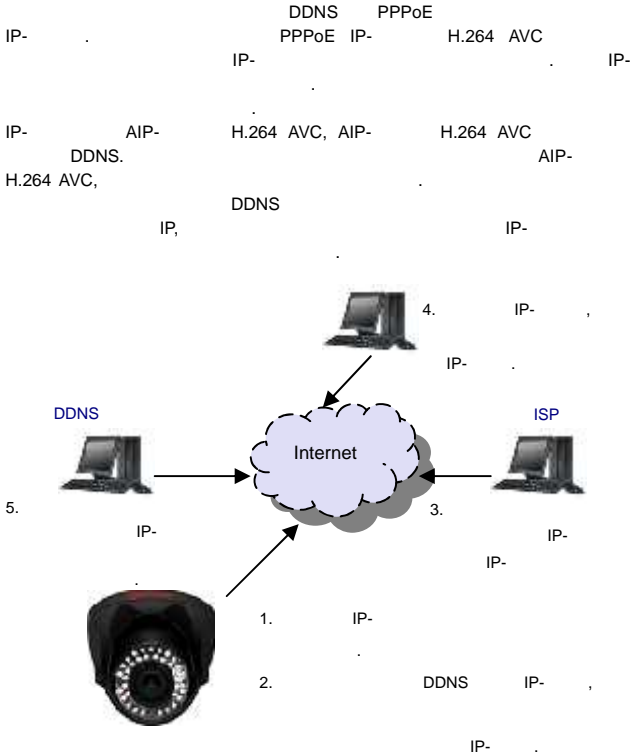

AIP-

3-8-6

AIP-

: (1) , (2)
(3) Enable ().

3-9

- MIC Volume (): _____
- Audio Input Mode (): _____
- Audio Input Gain (): _____
- Audio Output Volume (): _____
- Audio Coding Type (): G.711 u-Law
- Sample Rate (): _____
- Bit Rate (): _____

DDNS PPPoE

IP- . 80- (61.220.86.166)
 IP- , 192.168.0.10. 81
 IP- 192.168.0.11.
 81 (61.220.86.166:81),
 192.168.0.11.

iPhone

AiP iPhone
 Live Cams Pro (Eggman Technologies Inc.).
 AppStore
 Eggman Technologies Inc.