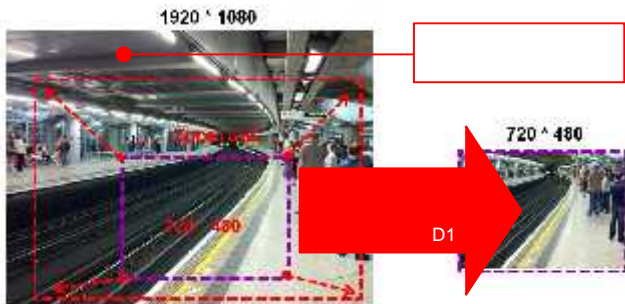

3-5-6

(ROI)

(ROI)

(D1)

CIF)

(1080P)

ROI), ROI, Zoom Out In ("Enable ROI"

- **SD Recording** (): SD.
- **Alarm/Motion/Triggering**(/ /): , , SD- .
- **Recording Time** (): .
- **Continuous** (): .
- **No Network Activity** (): SD- .
- **Recording Format** (): .
- **SD System Status** (): SD Linux.
- **SD Card State** (): SD
- **SD Card Capacity** (): SD
- **SD Card Free Space** (): SD- SD- , , "un-mount SD Card" (). SD , SD- .