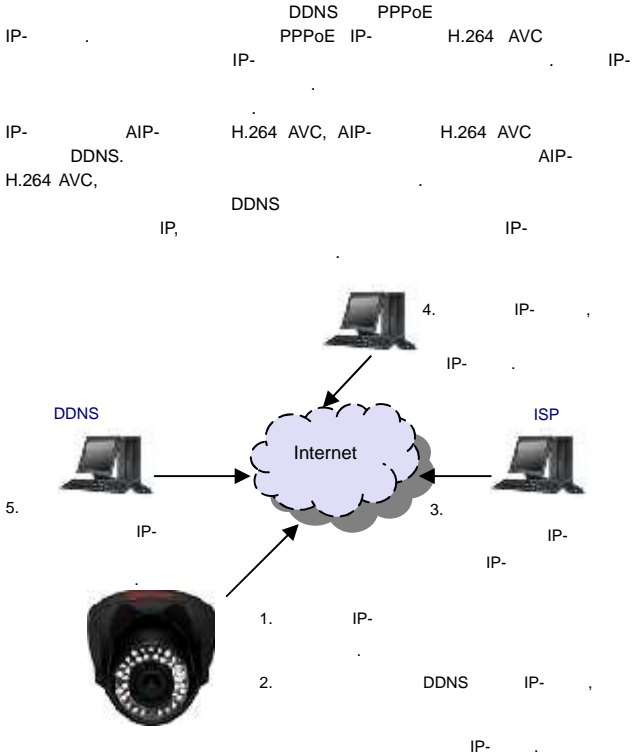

3-5-6

(ROI)

(ROI)

(D1)

CIF)

(1080P)

ROI), ROI, Zoom Out In ("Enable ROI"

- **SD Recording** (): SD.
- **Alarm/Motion/Triggering**(/ /): , , SD- .
- **Recording Time** (): .
- **Continuous** (): .
- **No Network Activity** (): SD- .
- **Recording Format** (): .
- **SD System Status** (): SD Linux.
- **SD Card State** (): SD
- **SD Card Capacity** (): SD
- **SD Card Free Space** (): SD- SD- , , "un-mount SD Card" (). SD , SD- .

IP- . 80- (61.220.86.166)
 IP- , 192.168.0.10. 81
 IP- 192.168.0.11.
 81 (61.220.86.166:81),
 192.168.0.11.

iPhone

AiP iPhone
 Live Cams Pro (Eggman Technologies Inc.).
 AppStore

Live Cams

Pro

Eggman Technologies Inc.