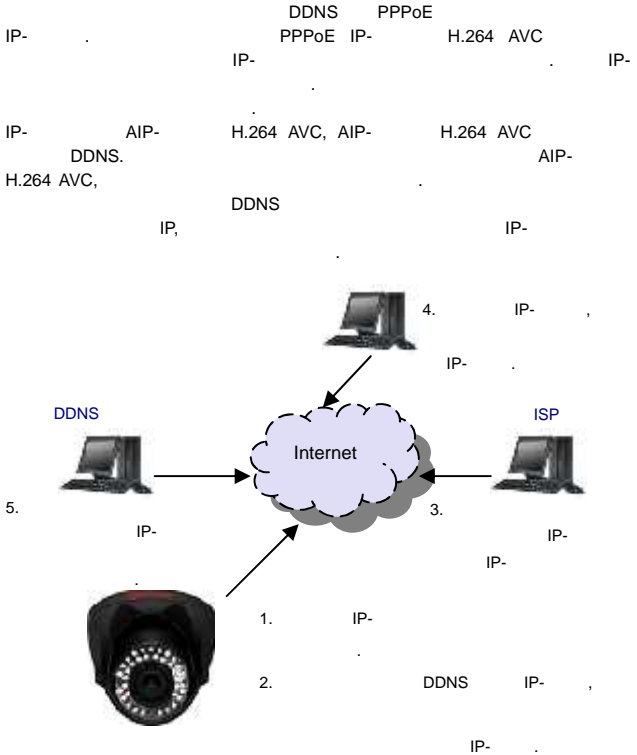

3-8-5

AIP-

3-8-6

AIP-

: (1) , (2)
(3) Enable ().

3-9

- MIC Volume (): _____
- Audio Input Mode (): _____
- Audio Input Gain (): _____
- Audio Output Volume (): _____
- Audio Coding Type (): G.711 u-Law
- Sample Rate (): _____
- Bit Rate (): _____

DDNS PPPoE

IP- . 80- (61.220.86.166)
 IP- , 192.168.0.10. 81
 IP- 192.168.0.11.
 81 (61.220.86.166:81),
 192.168.0.11.

iPhone

AiP iPhone
 Live Cams Pro (Eggman Technologies Inc.).
 AppStore
 Eggman Technologies Inc.