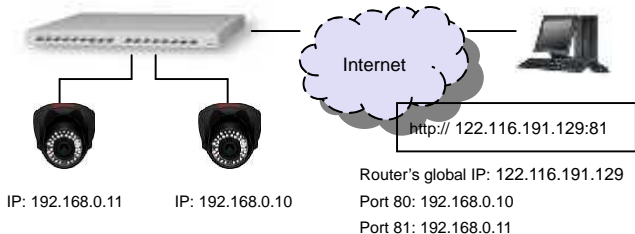

3-8-5

AIP-

3-8-6

AIP-

: (1) , (2)
(3) Enable ().

3-9

- MIC Volume (): _____
- Audio Input Mode (): _____
- Audio Input Gain (): _____
- Audio Output Volume (): _____
- Audio Coding Type (): G.711 u-Law
- Sample Rate (): _____
- Bit Rate (): _____

DDNS PPPoE

IP- . 80- (61.220.86.166)
 IP- , 192.168.0.10. 81
 IP- 192.168.0.11.
 81 (61.220.86.166:81),
 192.168.0.11.

iPhone

AiP iPhone
 Live Cams Pro (Eggman Technologies Inc.).
 AppStore
 Eggman Technologies Inc.